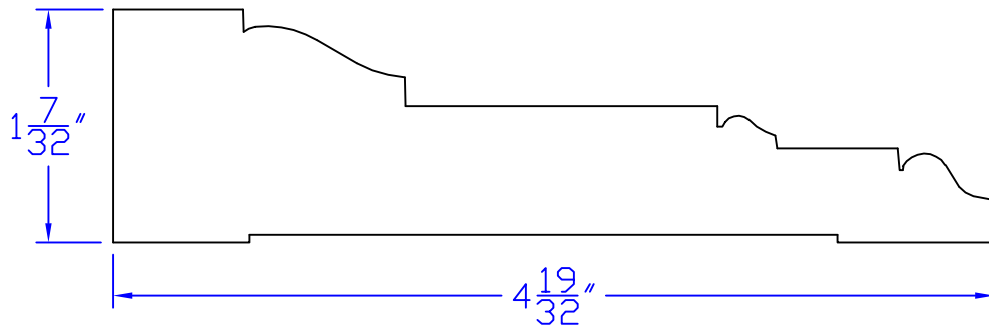

Creative Woodworking N.W., Inc.

1036 S.E. Taylor * Portland, Oregon 97214

Phone:(503) 230-9265 * Fax:(503) 232-9082

www.Creativewoodworkingnw.com

CASG239

$1\frac{7}{32}$ " \times $4\frac{19}{32}$ "