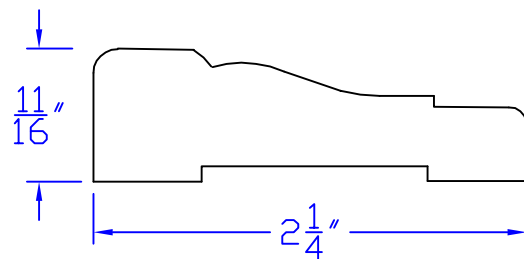

Creative Woodworking N.W., Inc.

1036 S.E. Taylor * Portland, Oregon 97214

Phone:(503) 230-9265 * Fax:(503) 232-9082

www.Creativewoodworkingnw.com

CASG245

11/16" 2 1/4"