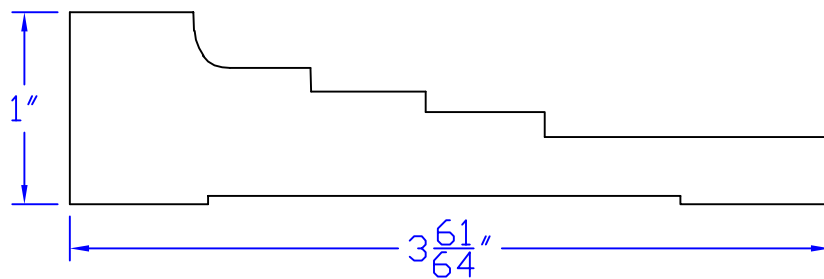

Creative Woodworking N.W., Inc.

1036 S.E. Taylor * Portland, Oregon 97214

Phone:(503) 230-9265 * Fax:(503) 232-9082

www.Creativewoodworkingnw.com

CASG251

1" x 3-61/64"