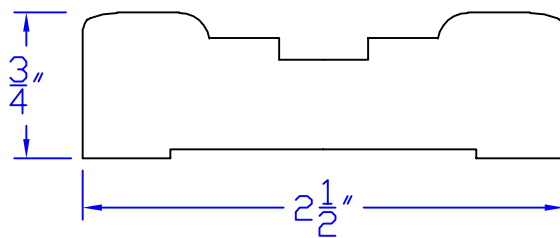

Creative Woodworking N.W., Inc.

1036 S.E. Taylor * Portland, Oregon 97214

Phone:(503) 230-9265 * Fax:(503) 232-9082

www.Creativewoodworkingnw.com

CASG252

3/4" x 2-1/2"