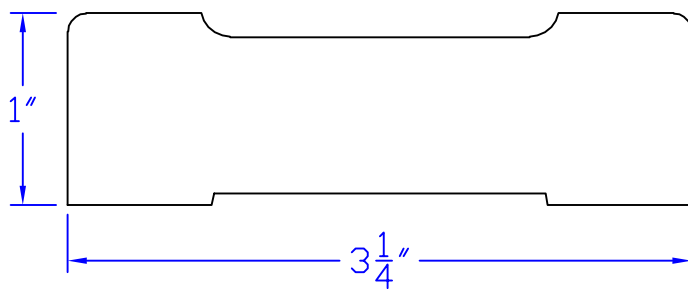

Creative Woodworking N.W., Inc.

1036 S.E. Taylor * Portland, Oregon 97214
Phone:(503) 230-9265 * Fax:(503) 232-9082
www.Creativewoodworkingnw.com

CASG253
1" x 3-1/4"

CASG253
1" x 4"