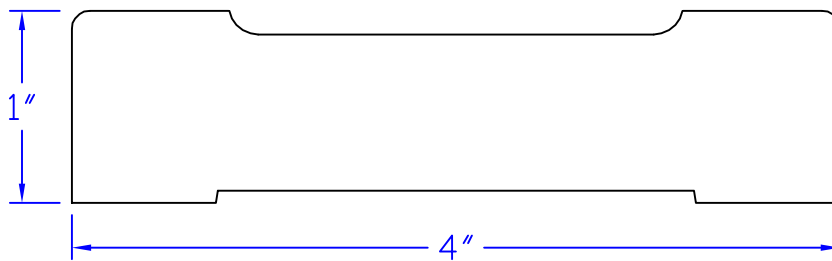

Creative Woodworking N.W., Inc.

1036 S.E. Taylor * Portland, Oregon 97214
Phone:(503) 230-9265 * Fax:(503) 232-9082
www.Creativewoodworkingnw.com

CASG253
1" x 3-1/4"

CASG253
1" x 4"