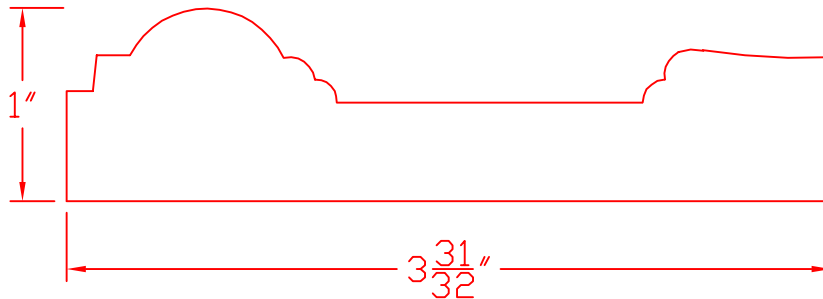

Creative Woodworking N.W., Inc.

1036 S.E. Taylor * Portland, Oregon 97214

Phone:(503) 230-9265 * Fax:(503) 232-9082

www.Creativewoodworkingnw.com

CASG254

1" x 3-31/32"