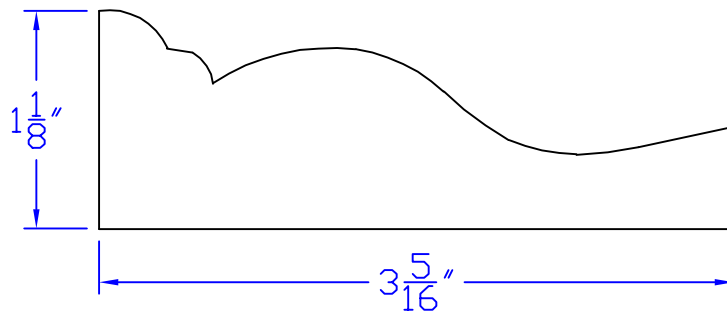

# Creative Woodworking N.W., Inc.

1036 S.E. Taylor \* Portland, Oregon 97214

Phone:(503) 230-9265 \* Fax:(503) 232-9082

[www.Creativewoodworkingnw.com](http://www.Creativewoodworkingnw.com)

CASG255

1-1/8" x 3-5/16"