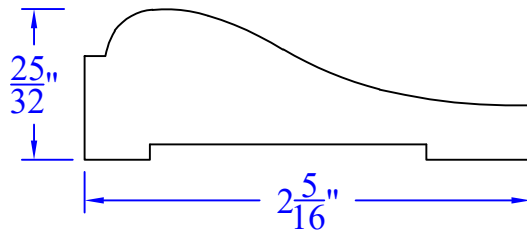

Creative Woodworking N.W., Inc.

1036 S.E. Taylor * Portland, Oregon 97214
Phone:(503) 230-9265 * Fax:(503) 232-9082
www.Creativewoodworkingnw.com

CASG256

$\frac{25}{32}$ " x $2\frac{5}{16}$ "