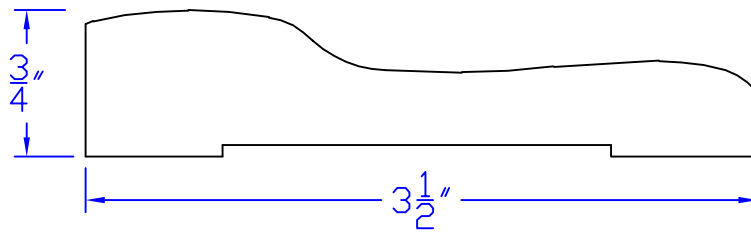

Creative Woodworking N.W., Inc.

1036 S.E. Taylor * Portland, Oregon 97214

Phone:(503) 230-9265 * Fax:(503) 232-9082

www.Creativewoodworkingnw.com

CASG257

3/4" x 3-1/2"