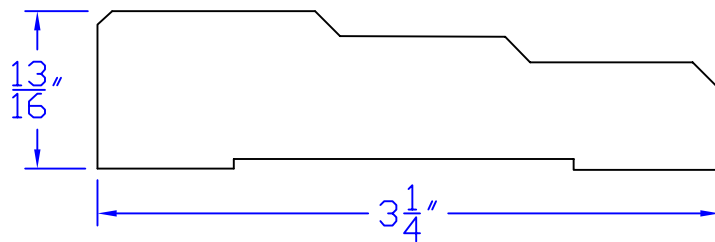

Creative Woodworking N.W., Inc.

1036 S.E. Taylor * Portland, Oregon 97214

Phone:(503) 230-9265 * Fax:(503) 232-9082

www.Creativewoodworkingnw.com

CASG260
 $13/16"$ x $3-1/4"$