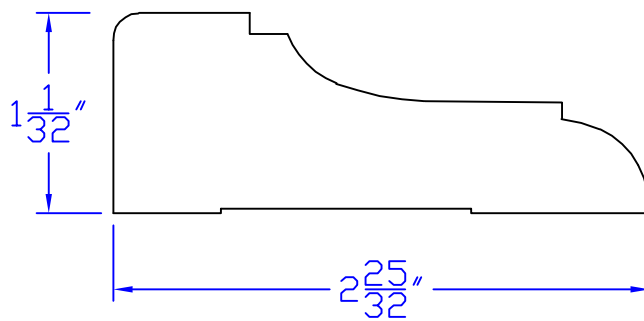

# Creative Woodworking N.W., Inc.

1036 S.E. Taylor \* Portland, Oregon 97214

Phone:(503) 230-9265 \* Fax:(503) 232-9082

www.Creativewoodworkingnw.com

CASG261

$1\frac{1}{32}$ " x  $2\frac{25}{32}$ "