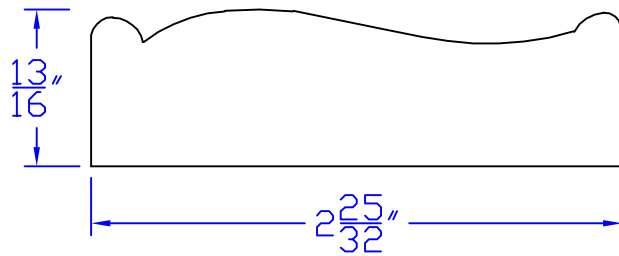

# Creative Woodworking N.W., Inc.

1036 S.E. Taylor \* Portland, Oregon 97214

Phone:(503) 230-9265 \* Fax:(503) 232-9082

[www.Creativewoodworkingnw.com](http://www.Creativewoodworkingnw.com)

CASG263

$\frac{13}{16}$ " x  $2\frac{25}{32}$ "