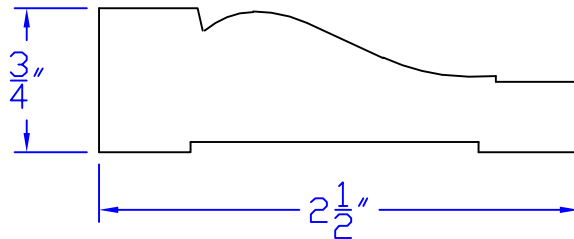

# Creative Woodworking N.W., Inc.

1036 S.E. Taylor \* Portland, Oregon 97214

Phone:(503) 230-9265 \* Fax:(503) 232-9082

[www.Creativewoodworkingnw.com](http://www.Creativewoodworkingnw.com)

CASG265

3/4" x 2-1/2"