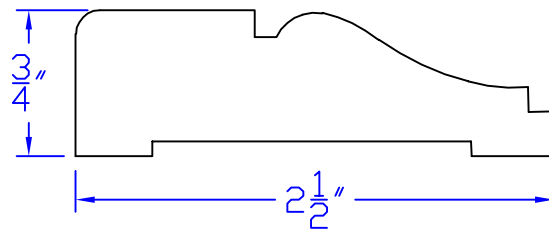

# Creative Woodworking N.W., Inc.

1036 S.E. Taylor \* Portland, Oregon 97214

Phone:(503) 230-9265 \* Fax:(503) 232-9082

[www.Creativewoodworkingnw.com](http://www.Creativewoodworkingnw.com)

CASG266

3/4" x 2-1/2"