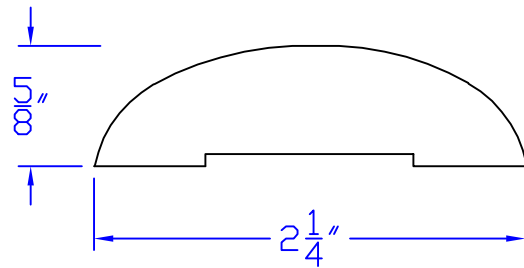

Creative Woodworking N.W., Inc.

1036 S.E. Taylor * Portland, Oregon 97214

Phone:(503) 230-9265 * Fax:(503) 232-9082

www.Creativewoodworkingnw.com

CASG271

$5/8'' \times 2-1/4''$