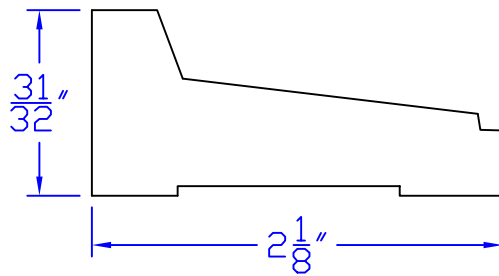

# Creative Woodworking N.W., Inc.

1036 S.E. Taylor \* Portland, Oregon 97214

Phone:(503) 230-9265 \* Fax:(503) 232-9082

[www.Creativewoodworkingnw.com](http://www.Creativewoodworkingnw.com)

CASG272  
 $31/32$ "  $\times$   $2-1/8$ "