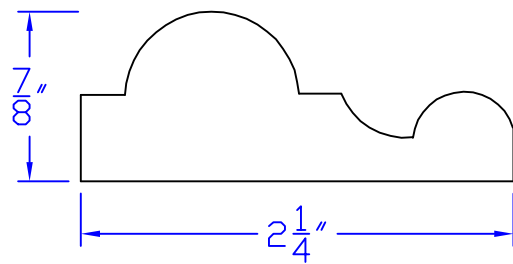

Creative Woodworking N.W., Inc.

1036 S.E. Taylor * Portland, Oregon 97214

Phone:(503) 230-9265 * Fax:(503) 232-9082

www.Creativewoodworkingnw.com

CASG278

7/8" x 2-1/4"