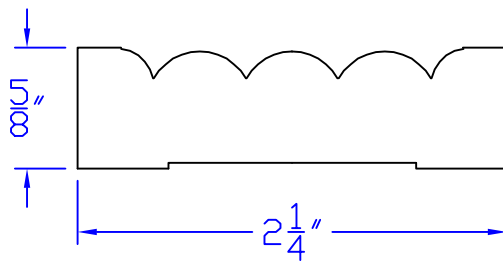

Creative Woodworking N.W., Inc.

1036 S.E. Taylor * Portland, Oregon 97214

Phone:(503) 230-9265 * Fax:(503) 232-9082

www.Creativewoodworkingnw.com

CASG282

5/8" x 2-1/4"