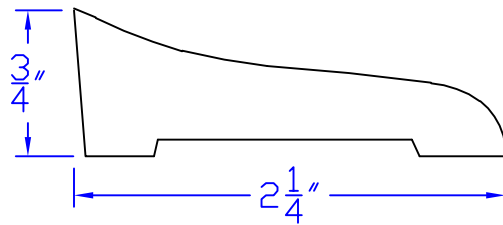

# Creative Woodworking N.W., Inc.

1036 S.E. Taylor \* Portland, Oregon 97214

Phone:(503) 230-9265 \* Fax:(503) 232-9082

[www.Creativewoodworkingnw.com](http://www.Creativewoodworkingnw.com)

CASG286

3/4" x 2-1/4"