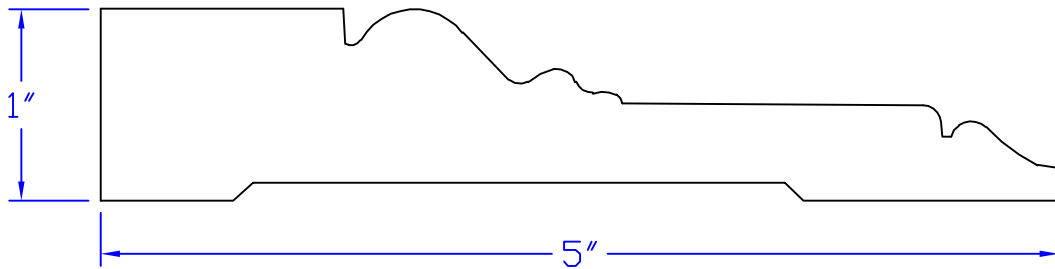

Creative Woodworking N.W., Inc.

1036 S.E. Taylor * Portland, Oregon 97214

Phone:(503) 230-9265 * Fax:(503) 232-9082

www.Creativewoodworkingnw.com

CASG288

1" x 5"