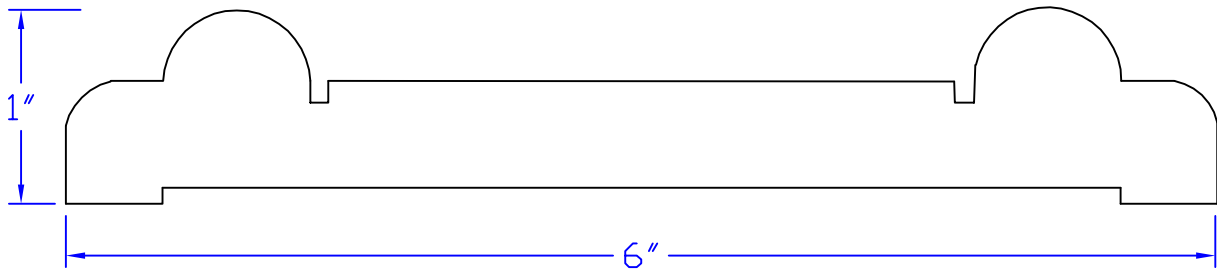

Creative Woodworking N.W., Inc.

1036 S.E. Taylor * Portland, Oregon 97214

Phone:(503) 230-9265 * Fax:(503) 232-9082

www.Creativewoodworkingnw.com

CASG290

1" x 6"