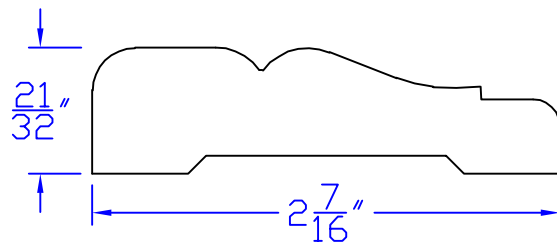

Creative Woodworking N.W., Inc.

1036 S.E. Taylor * Portland, Oregon 97214

Phone:(503) 230-9265 * Fax:(503) 232-9082

www.Creativewoodworkingnw.com

CASG292

$21/32$ " x $2-7/16$ "