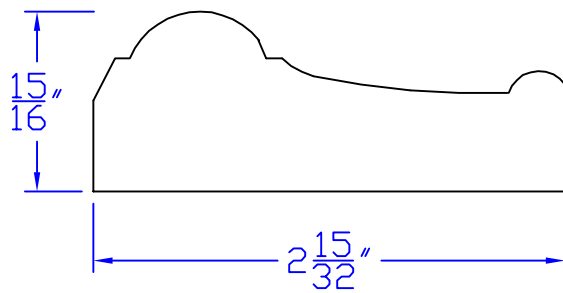

Creative Woodworking N.W., Inc.

1036 S.E. Taylor * Portland, Oregon 97214

Phone:(503) 230-9265 * Fax:(503) 232-9082

www.Creativewoodworkingnw.com

CASG293

$\frac{15}{16}$ " x $2\frac{15}{32}$ "