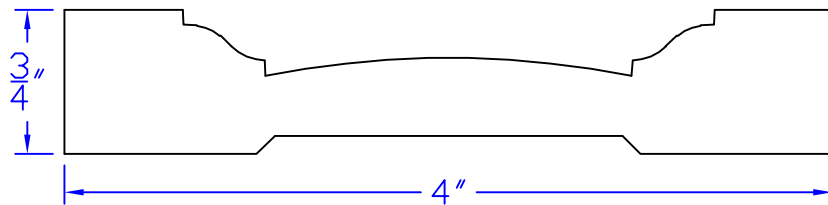

Creative Woodworking N.W., Inc.

1036 S.E. Taylor * Portland, Oregon 97214
Phone:(503) 230-9265 * Fax:(503) 232-9082
www.Creativewoodworkingnw.com

CASG295
3/4" x 4"