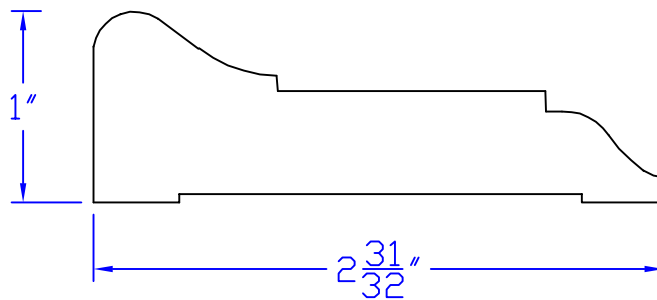

Creative Woodworking N.W., Inc.

1036 S.E. Taylor * Portland, Oregon 97214

Phone:(503) 230-9265 * Fax:(503) 232-9082

www.Creativewoodworkingnw.com

CASG297

1" x 2-31/32"