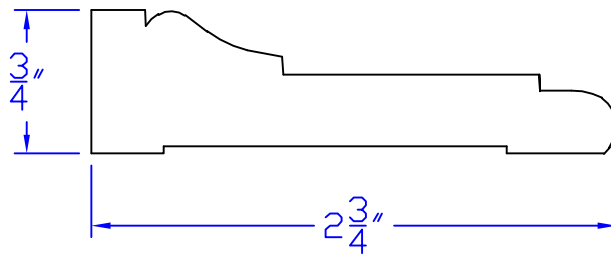

Creative Woodworking N.W., Inc.

1036 S.E. Taylor * Portland, Oregon 97214

Phone:(503) 230-9265 * Fax:(503) 232-9082

www.Creativewoodworkingnw.com

CASG300

3/4" x 2-3/4"