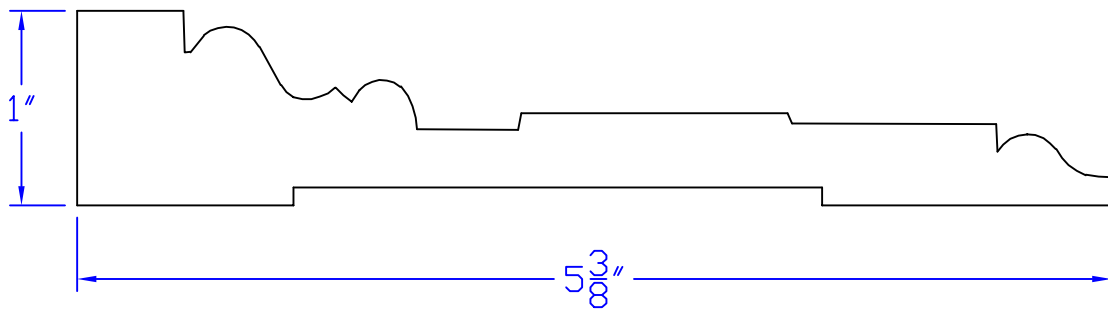

Creative Woodworking N.W., Inc.

1036 S.E. Taylor * Portland, Oregon 97214

Phone:(503) 230-9265 * Fax:(503) 232-9082

www.Creativewoodworkingnw.com

CASG302

1" x 5-3/8"