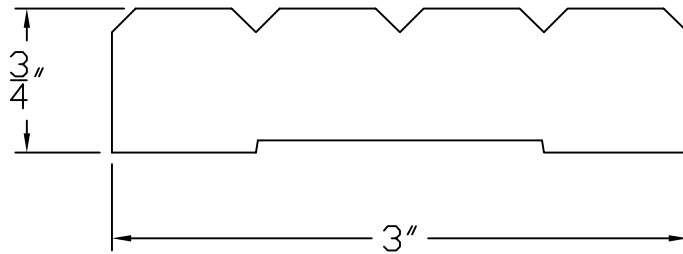

Creative Woodworking N.W., Inc.

1036 S.E. Taylor * Portland, Oregon 97214

Phone:(503) 230-9265 * Fax:(503) 232-9082

www.Creativewoodworkingnw.com

CASG310
3/4" x 3"