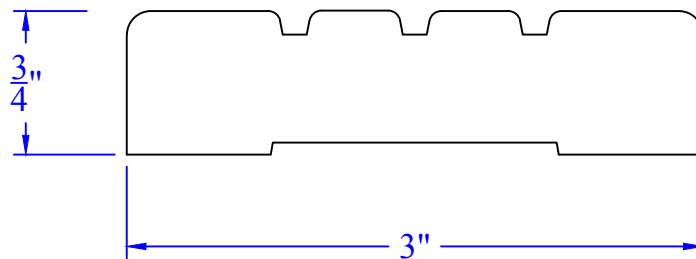

# Creative Woodworking N.W., Inc.

1036 S.E. Taylor \* Portland, Oregon 97214  
Phone:(503) 230-9265 \* Fax:(503) 232-9082  
www.Creativewoodworkingnw.com

CASG311  
3/4" x 3"