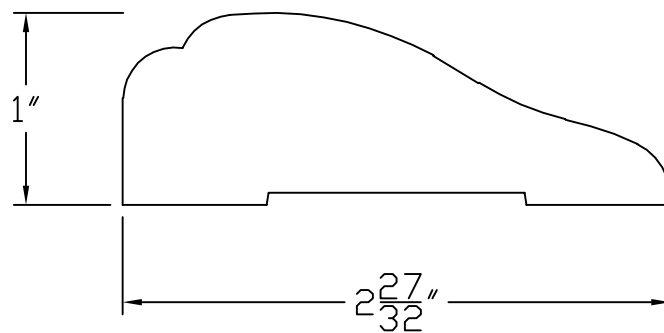

Creative Woodworking N.W., Inc.

1036 S.E. Taylor * Portland, Oregon 97214

Phone:(503) 230-9265 * Fax:(503) 232-9082

www.Creativewoodworkingnw.com

CASG313

1" x 2 27/32"