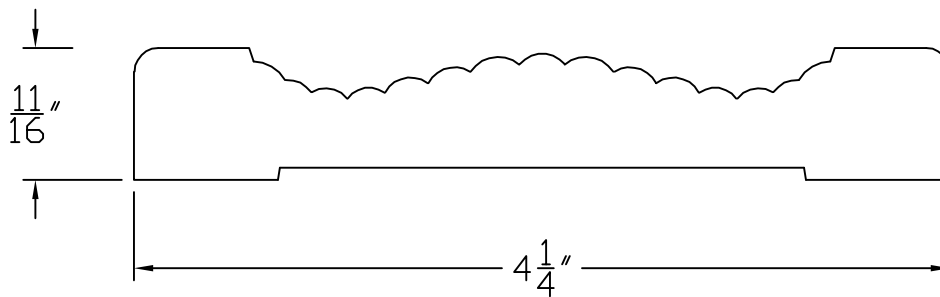

Creative Woodworking N.W., Inc.

1036 S.E. Taylor * Portland, Oregon 97214

Phone:(503) 230-9265 * Fax:(503) 232-9082

www.Creativewoodworkingnw.com

CASG316

$11/16'' \times 4\ 1/4''$