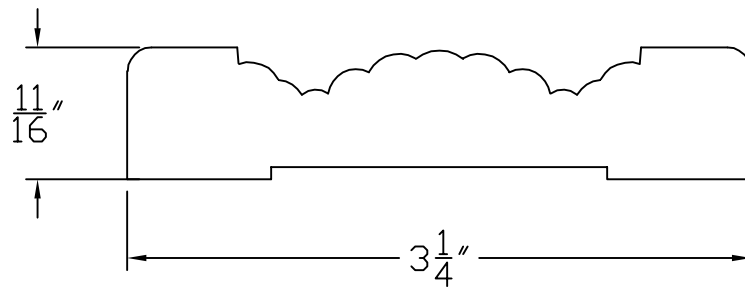

# Creative Woodworking N.W., Inc.

1036 S.E. Taylor \* Portland, Oregon 97214

Phone:(503) 230-9265 \* Fax:(503) 232-9082

www.Creativewoodworkingnw.com

CASG317

$11/16'' \times 3\ 1/4''$