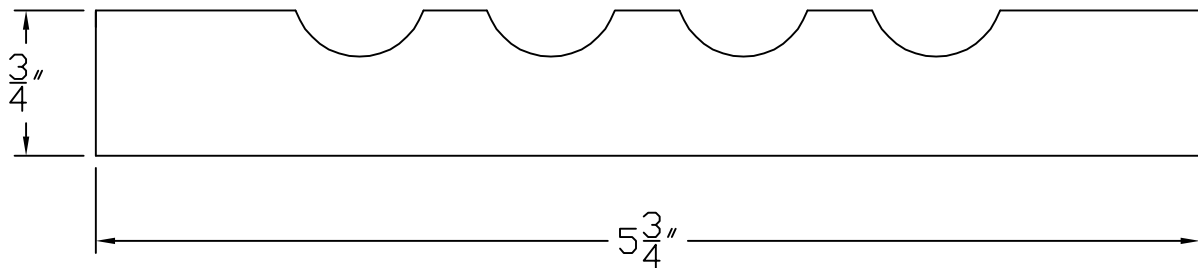

Creative Woodworking N.W., Inc.

1036 S.E. Taylor * Portland, Oregon 97214

Phone:(503) 230-9265 * Fax:(503) 232-9082

www.Creativewoodworkingnw.com

CASG318

3/4" x 5 3/4"