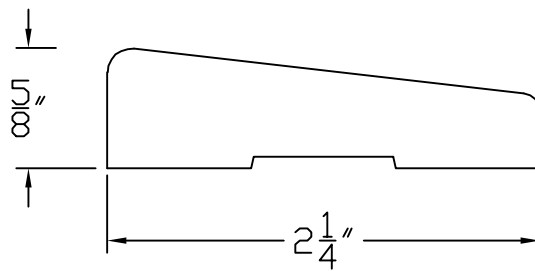

Creative Woodworking N.W., Inc.

1036 S.E. Taylor * Portland, Oregon 97214

Phone:(503) 230-9265 * Fax:(503) 232-9082

www.Creativewoodworkingnw.com

CASG321

5/8" x 2 1/4"