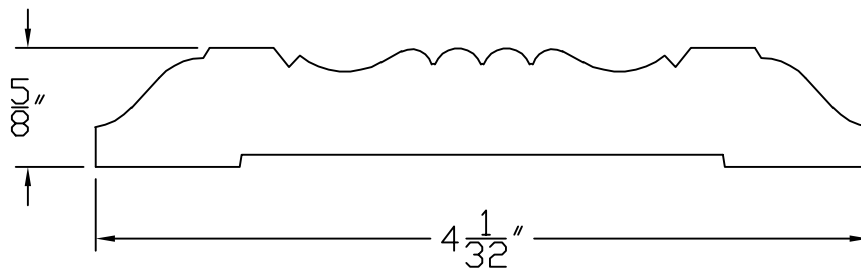

# Creative Woodworking N.W., Inc.

1036 S.E. Taylor \* Portland, Oregon 97214

Phone:(503) 230-9265 \* Fax:(503) 232-9082

www.Creativewoodworkingnw.com

CASG323

5/8" x 4 1/32"