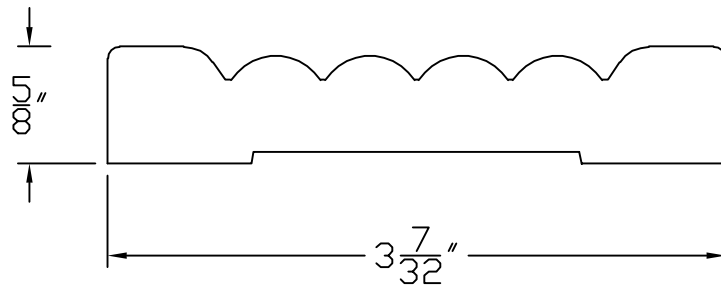

Creative Woodworking N.W., Inc.

1036 S.E. Taylor * Portland, Oregon 97214

Phone:(503) 230-9265 * Fax:(503) 232-9082

www.Creativewoodworkingnw.com

CASG325
5/8" x 3 7/32"