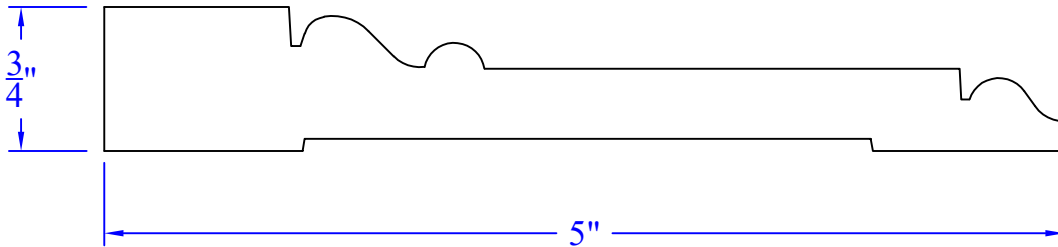

Creative Woodworking N.W., Inc.

1036 S.E. Taylor * Portland, Oregon 97214
Phone:(503) 230-9265 * Fax:(503) 232-9082
www.Creativewoodworkingnw.com

CASG331
3/4" x 5"