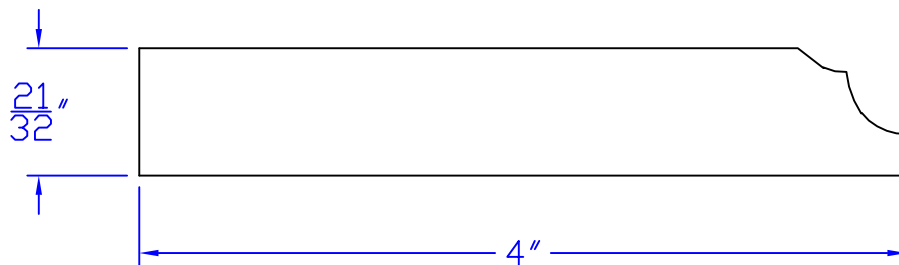

# Creative Woodworking N.W., Inc.

1036 S.E. Taylor \* Portland, Oregon 97214

Phone:(503) 230-9265 \* Fax:(503) 232-9082

[www.Creativewoodworkingnw.com](http://www.Creativewoodworkingnw.com)

CASG334  
 $\frac{21}{32}$ " x 4"