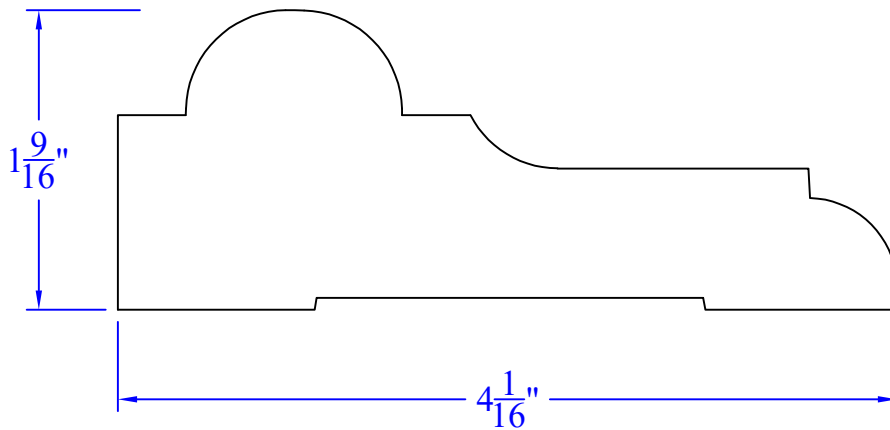

Creative Woodworking N.W., Inc.

1036 S.E. Taylor * Portland, Oregon 97214
Phone:(503) 230-9265 * Fax:(503) 232-9082
www.Creativewoodworkingnw.com

CASG335
1-9/16" x 4-1/16"