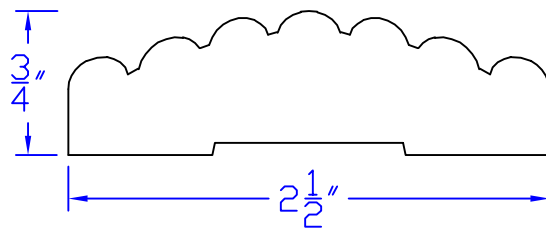

Creative Woodworking N.W., Inc.

1036 S.E. Taylor * Portland, Oregon 97214

Phone:(503) 230-9265 * Fax:(503) 232-9082

www.Creativewoodworkingnw.com

CASG339

3/4" x 2-1/2"