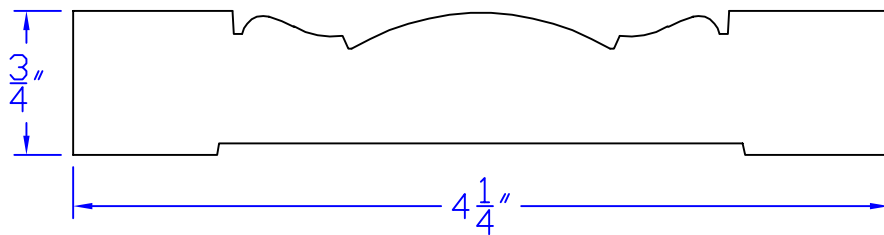

# Creative Woodworking N.W., Inc.

1036 S.E. Taylor \* Portland, Oregon 97214

Phone:(503) 230-9265 \* Fax:(503) 232-9082

[www.Creativewoodworkingnw.com](http://www.Creativewoodworkingnw.com)

CASG340

3/4" x 4-1/4"