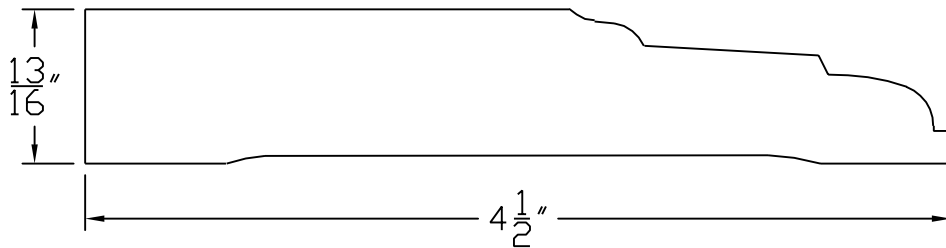

Creative Woodworking N.W., Inc.

1036 S.E. Taylor * Portland, Oregon 97214

Phone:(503) 230-9265 * Fax:(503) 232-9082

www.Creativewoodworkingnw.com

CASG345

13/16" x 4-1/2"