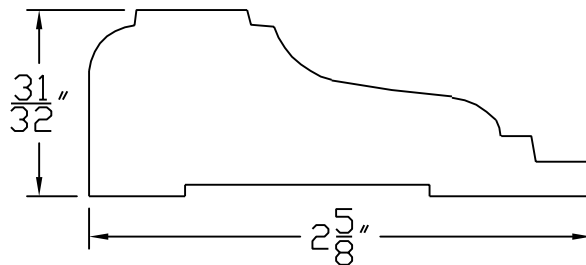

Creative Woodworking N.W., Inc.

1036 S.E. Taylor * Portland, Oregon 97214

Phone:(503) 230-9265 * Fax:(503) 232-9082

www.Creativewoodworkingnw.com

CASG351

$31/32$ " x $2\ 5/8$ "