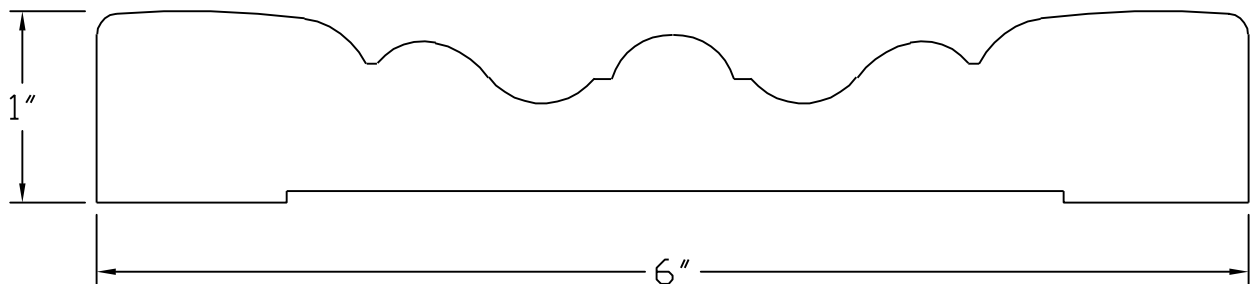

Creative Woodworking N.W., Inc.

1036 S.E. Taylor * Portland, Oregon 97214

Phone:(503) 230-9265 * Fax:(503) 232-9082

www.Creativewoodworkingnw.com

CASG352

1" x 6"