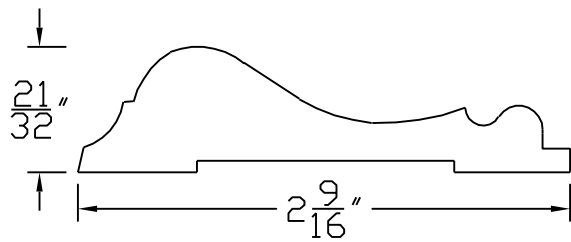

Creative Woodworking N.W., Inc.

1036 S.E. Taylor * Portland, Oregon 97214

Phone:(503) 230-9265 * Fax:(503) 232-9082

www.Creativewoodworkingnw.com

CASG361

$\frac{21}{32}$ " $2\frac{9}{16}$ "