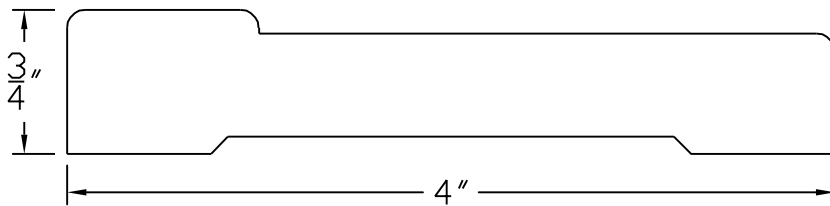

Creative Woodworking N.W., Inc.

1036 S.E. Taylor * Portland, Oregon 97214

Phone:(503) 230-9265 * Fax:(503) 232-9082

www.Creativewoodworkingnw.com

CASG362
3/4" x 4"