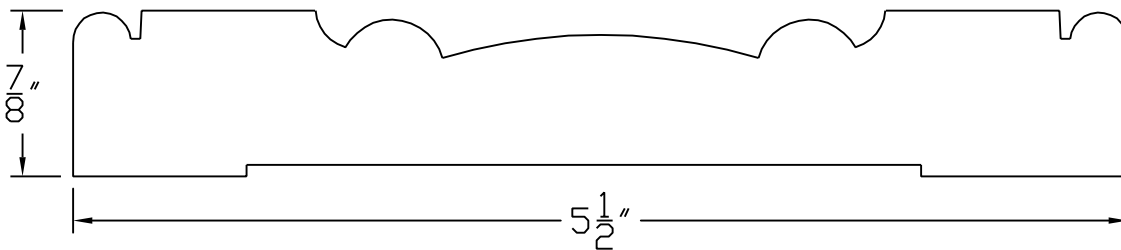

Creative Woodworking N.W., Inc.

1036 S.E. Taylor * Portland, Oregon 97214

Phone:(503) 230-9265 * Fax:(503) 232-9082

www.Creativewoodworkingnw.com

CASG363

7/8" X 5 1/2"