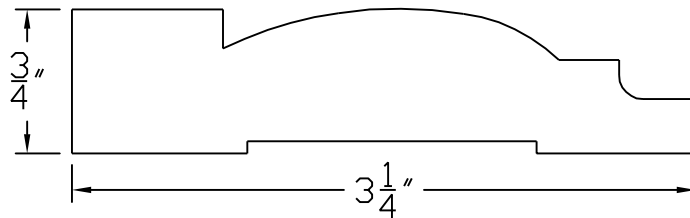

Creative Woodworking N.W., Inc.

1036 S.E. Taylor * Portland, Oregon 97214

Phone:(503) 230-9265 * Fax:(503) 232-9082

www.Creativewoodworkingnw.com

CASG364

3/4" X 3 1/4"