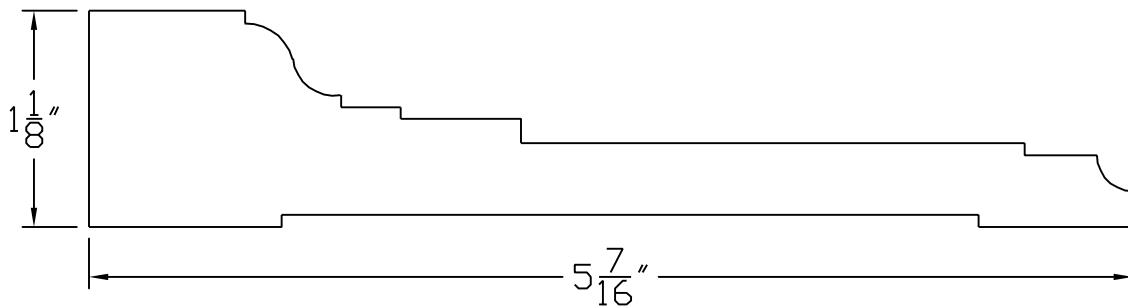

Creative Woodworking N.W., Inc.

1036 S.E. Taylor * Portland, Oregon 97214

Phone:(503) 230-9265 * Fax:(503) 232-9082

www.Creativewoodworkingnw.com

CASG365

1 1/8" X 5 7/16"