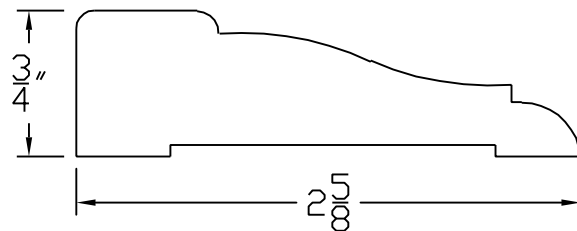

# Creative Woodworking N.W., Inc.

1036 S.E. Taylor \* Portland, Oregon 97214

Phone:(503) 230-9265 \* Fax:(503) 232-9082

[www.Creativewoodworkingnw.com](http://www.Creativewoodworkingnw.com)

CASG369

3/4" X 2 5/8"